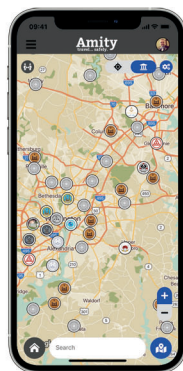

SUPPORT YOUR MEMBERS...

WITHOUT LIFTING A FINGER.

Find Recognized
Lodges & Bodies

Share Real-Time
Member Status

Check In
to Events

Vet Visiting
Brothers

Built-In Protocol & Visibility

300+ GRAND LODGES. 40,000+ LODGES. ONE CRAFT.

Masons Use Social Media to Find Lodges and Meetings.

what if there was a better way?

Masonic protocol allows a sojourning Mason to contact local Lodges directly, *after arriving in their jurisdiction*. Where are your members going... and who is visiting you? Only one platform allows Grand Lodges to oversee Masons' travels in real time.

Recognized Lodges? Live status checks? Attendance rosters?

It's all here. **Welcome to Amity.**

Amity
travel... safely.

Your Members are
Already Using Amity...

LET US SHOW YOU HOW.